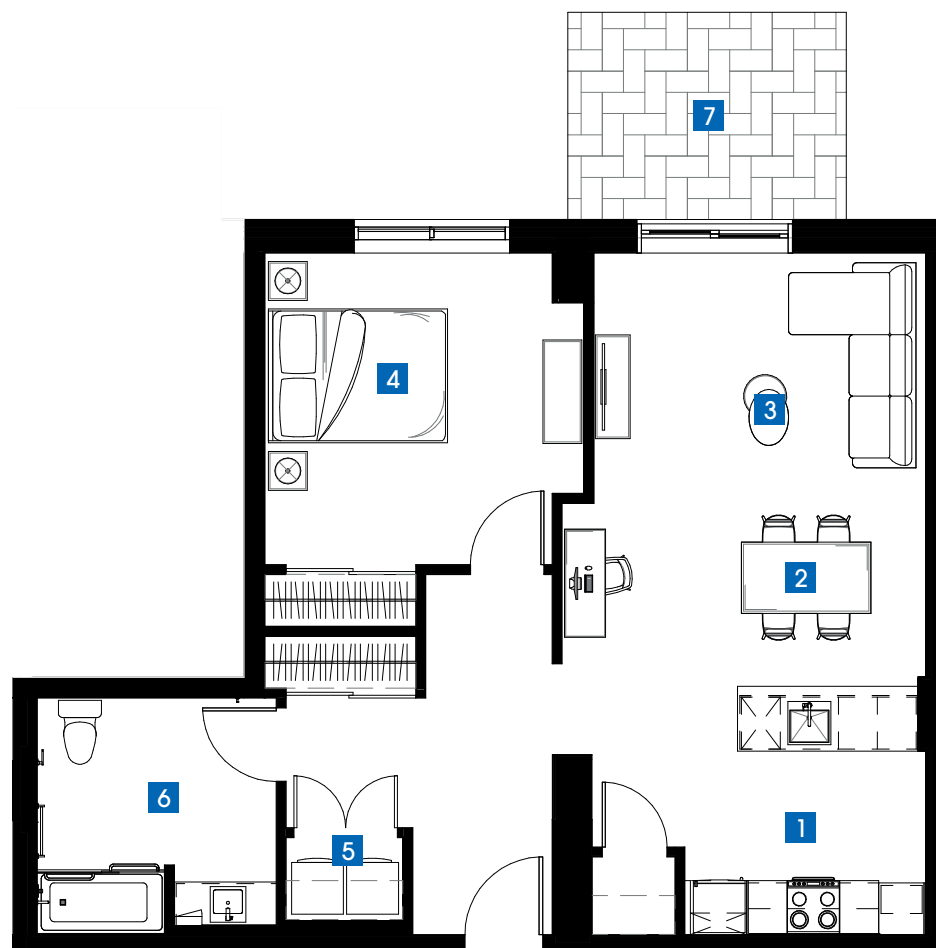

3 1/2 Type H

Superficie Pl. CA. / Area SQ. FT.
624 pi²

Appartements / Apartments
112

A

1 - Cuisine / Kitchen
12'-11" x 9'-7"

2 - Salle à manger / Dining Room
14'-1" x 7'-3"

3 - Salon / Living Room
12'-10" x 9'-6"

4 - Chambre / Bedroom
12'-4" x 12'-0"

5 - Buanderie / Laundry Room
4'-6" x 3'-2"

6 - Salle de bain / Bathroom
9'-3" x 9'-1"

7 - Terrasse / Terrace
10'-9" x 8'-0"